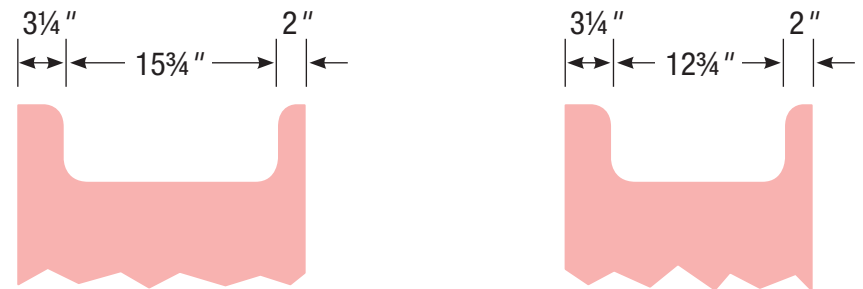

48" Vanity

48" wide
34 1/2" tall
21" or 18" front-to-back

Internal Dividers

All dimensions are nominal and may vary slightly.