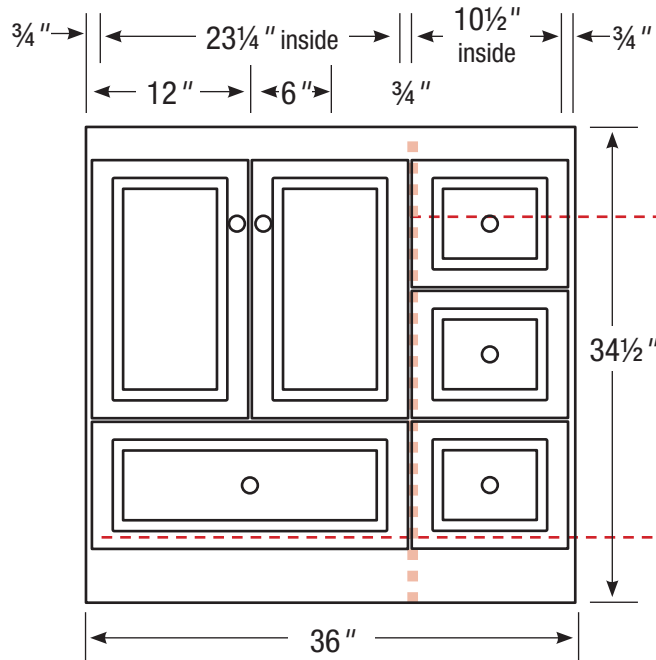

21" or 18" front-to-back option

Internal Divider ■■■■■