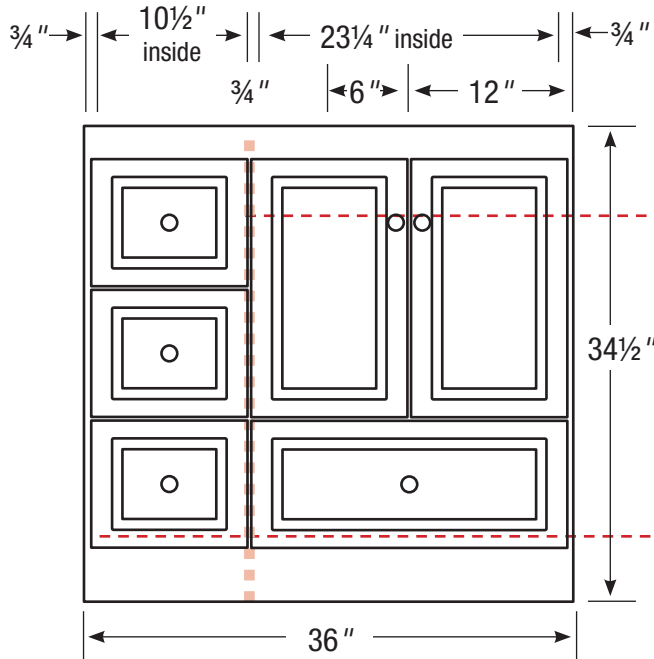

### 60" Vanity

Double basin

60" wide

34½" tall

21" or 18" front-to-back

Internal Dividers

All dimensions are nominal and may vary slightly.

21" or 18" front-to-back option

## 42" Vanity

42" wide  
34½" tall  
21" or 18" front-to-back

Internal Dividers

All dimensions are nominal and may vary slightly.

21" or 18" front-to-back option

Internal Divider ■■■■■

### 36" Vanity

Right hand drawers

36" wide

34 1/2" tall

21" or 18" front-to-back

Internal Dividers

All dimensions are nominal and may vary slightly.

Internal Divider ■■■■■

## 36" Vanity

Left hand drawers

36" wide  
 34 1/2" tall  
 21" or 18" front-to-back

All dimensions are nominal and may vary slightly.

21" or 18" front-to-back option