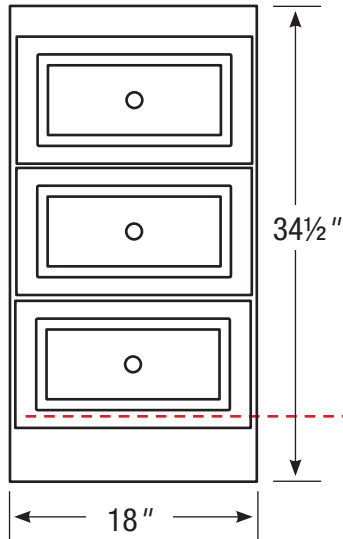

## 36" Vanity

Left hand drawers

36" wide  
 34 1/2" tall  
 21" or 18" front-to-back

All dimensions are nominal and may vary slightly.

21" or 18" front-to-back option

### 30" Vanity

Left hand drawers

30" wide

34½" tall

21" or 18" front-to-back

All dimensions are nominal and may vary slightly.

21" or 18" front-to-back option

## 30" Vanity

No side drawers

30" wide

34 1/2" tall

21" or 18" front-to-back

All dimensions are nominal and may vary slightly.

21" or 18" front-to-back option

## 18" Vanity

18" wide  
34 1/2" tall  
21" or 18" front-to-back

All dimensions are nominal and may vary slightly.

21" or 18" front-to-back option