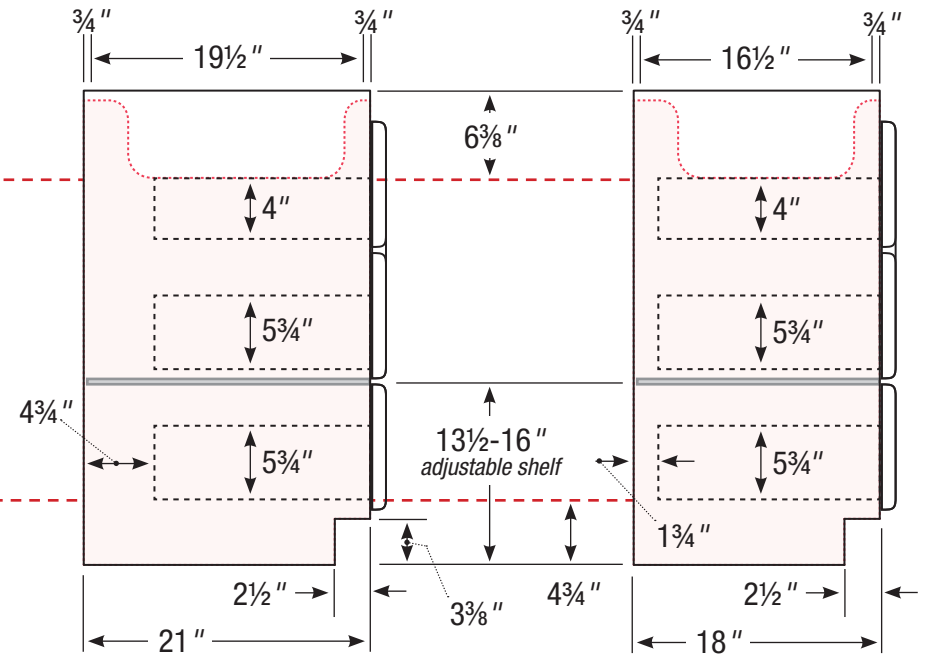

21" or 18" front-to-back option

Internal Divider ■■■■■