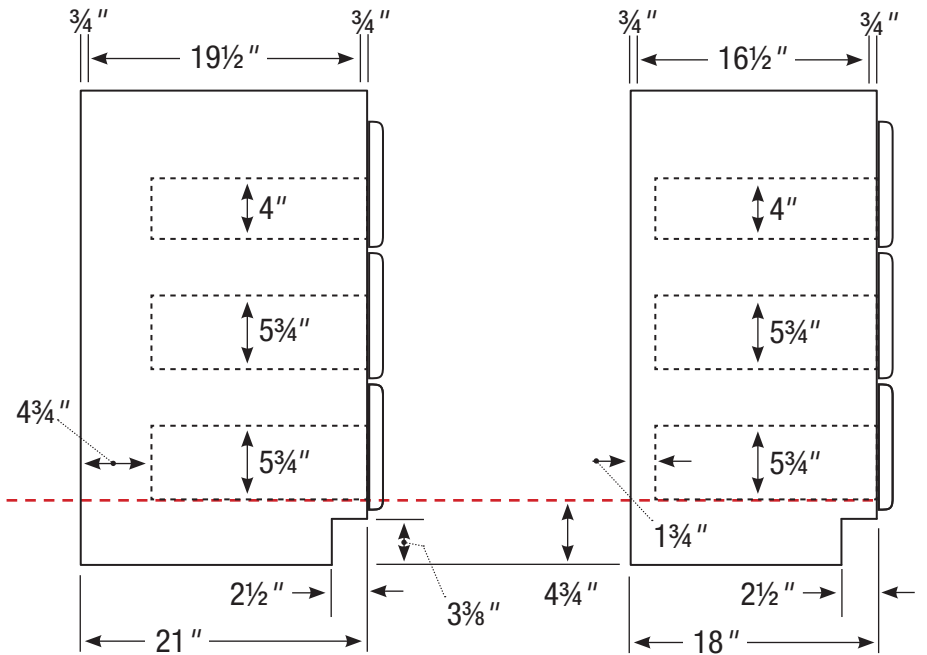

## 36" Vanity

Left hand drawers

36" wide  
 34 1/2" tall  
 21" or 18" front-to-back

All dimensions are nominal and may vary slightly.

21" or 18" front-to-back option

### 30" Vanity

Left hand drawers

30" wide

34½" tall

21" or 18" front-to-back

All dimensions are nominal and may vary slightly.

21" or 18" front-to-back option

## 30" Vanity

No side drawers

30" wide

34 1/2" tall

21" or 18" front-to-back

All dimensions are nominal and may vary slightly.

21" or 18" front-to-back option

## 18" Vanity

18" wide  
34 1/2" tall  
21" or 18" front-to-back

All dimensions are nominal and may vary slightly.

21" or 18" front-to-back option