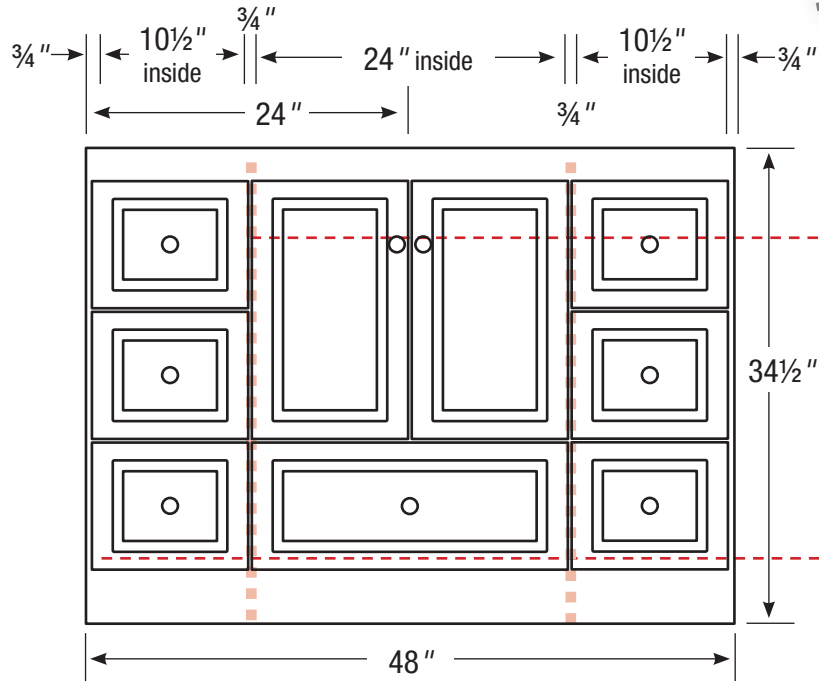

### 60" Vanity

Double basin

60" wide

34½" tall

21" or 18" front-to-back

Internal Dividers

All dimensions are nominal and may vary slightly.

21" or 18" front-to-back option

## 60" Vanity

Center basin

60" wide

34 1/2" tall

21" or 18" front-to-back

Internal Dividers

All dimensions are nominal and may vary slightly.

21" or 18" front-to-back option

## 18" Vanity

18" wide  
34 1/2" tall  
21" or 18" front-to-back

All dimensions are nominal and may vary slightly.

21" or 18" front-to-back option

## 12" Drawer Bank

12" wide  
34 1/2" tall  
21" or 18" front-to-back

All dimensions are nominal and may vary slightly.