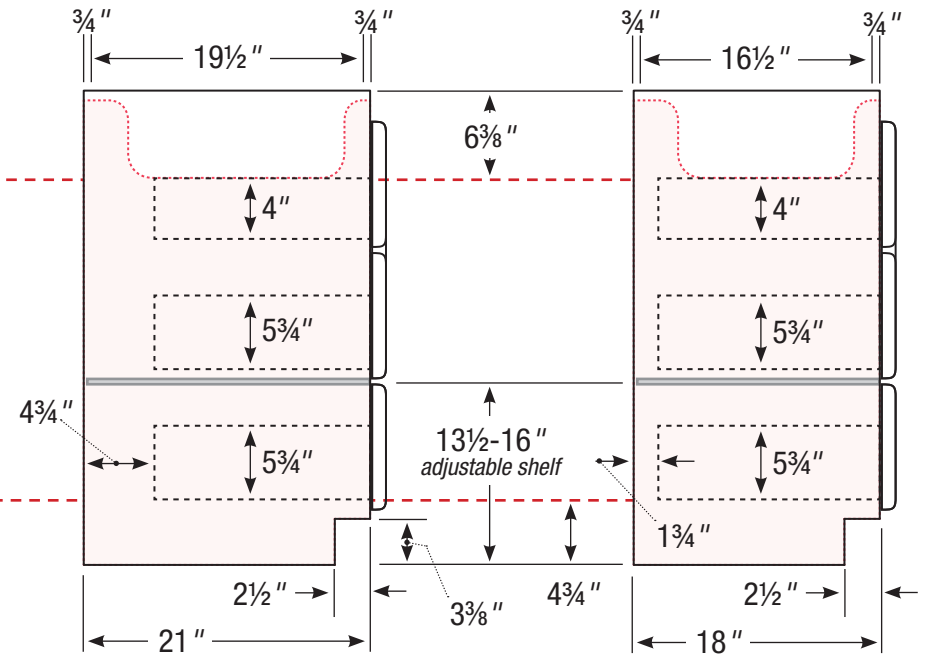

### 60" Vanity

Double basin

60" wide

34½" tall

21" or 18" front-to-back

Internal Dividers

All dimensions are nominal and may vary slightly.

21" or 18" front-to-back option

### 36" Vanity

Right hand drawers

36" wide

34 1/2" tall

21" or 18" front-to-back

Internal Dividers

All dimensions are nominal and may vary slightly.

Internal Divider ■■■■■

## 36" Vanity

Left hand drawers

36" wide  
 34 1/2" tall  
 21" or 18" front-to-back

All dimensions are nominal and may vary slightly.

21" or 18" front-to-back option

## 18" Vanity

18" wide  
34 1/2" tall  
21" or 18" front-to-back

All dimensions are nominal and may vary slightly.

21" or 18" front-to-back option