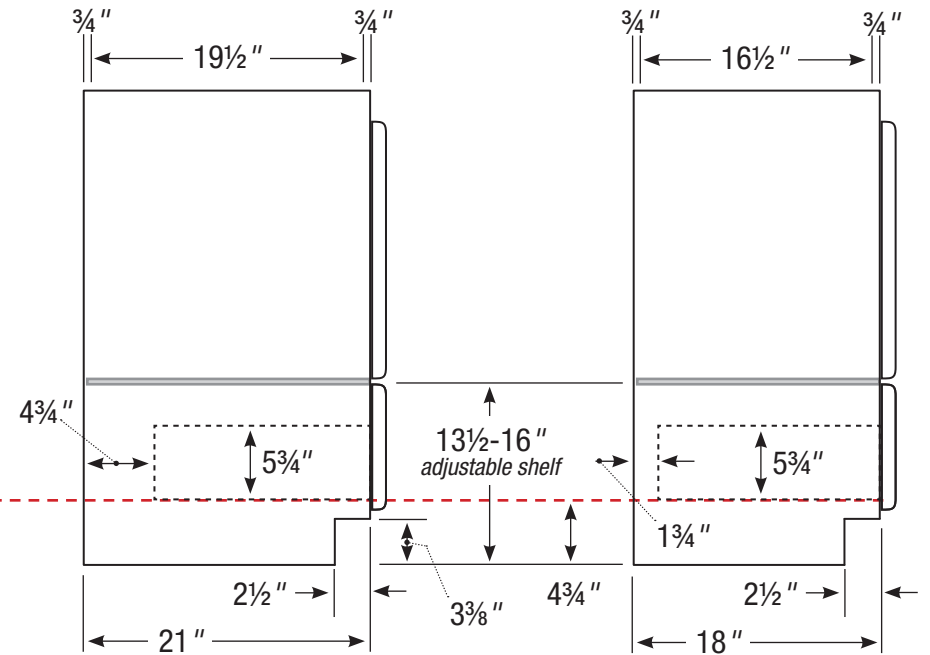

## 36" Vanity

Left hand drawers

36" wide  
 34 1/2" tall  
 21" or 18" front-to-back

All dimensions are nominal and may vary slightly.

21" or 18" front-to-back option

### 30" Vanity

Left hand drawers

30" wide

34½" tall

21" or 18" front-to-back

All dimensions are nominal and may vary slightly.

21" or 18" front-to-back option

## 30" Vanity

No side drawers

30" wide

34 1/2" tall

21" or 18" front-to-back

All dimensions are nominal and may vary slightly.

21" or 18" front-to-back option

## 18" Vanity

18" wide  
34 1/2" tall  
21" or 18" front-to-back

All dimensions are nominal and may vary slightly.

21" or 18" front-to-back option