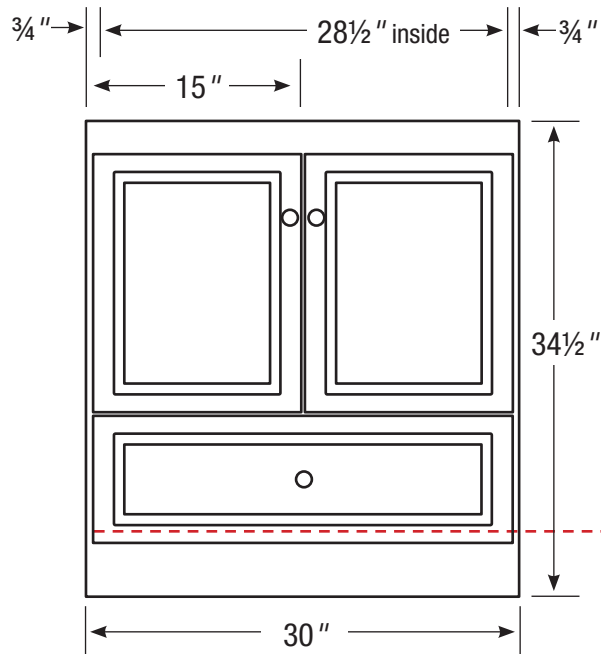

## 36" Vanity

Left hand drawers

36" wide  
 34 1/2" tall  
 21" or 18" front-to-back

All dimensions are nominal and may vary slightly.

21" or 18" front-to-back option

### 30" Vanity

Left hand drawers

30" wide

34½" tall

21" or 18" front-to-back

All dimensions are nominal and may vary slightly.

21" or 18" front-to-back option

## 30" Vanity

No side drawers

30" wide

34 1/2" tall

21" or 18" front-to-back

All dimensions are nominal and may vary slightly.

21" or 18" front-to-back option

## 18" Vanity

18" wide  
34 1/2" tall  
21" or 18" front-to-back

All dimensions are nominal and may vary slightly.

21" or 18" front-to-back option