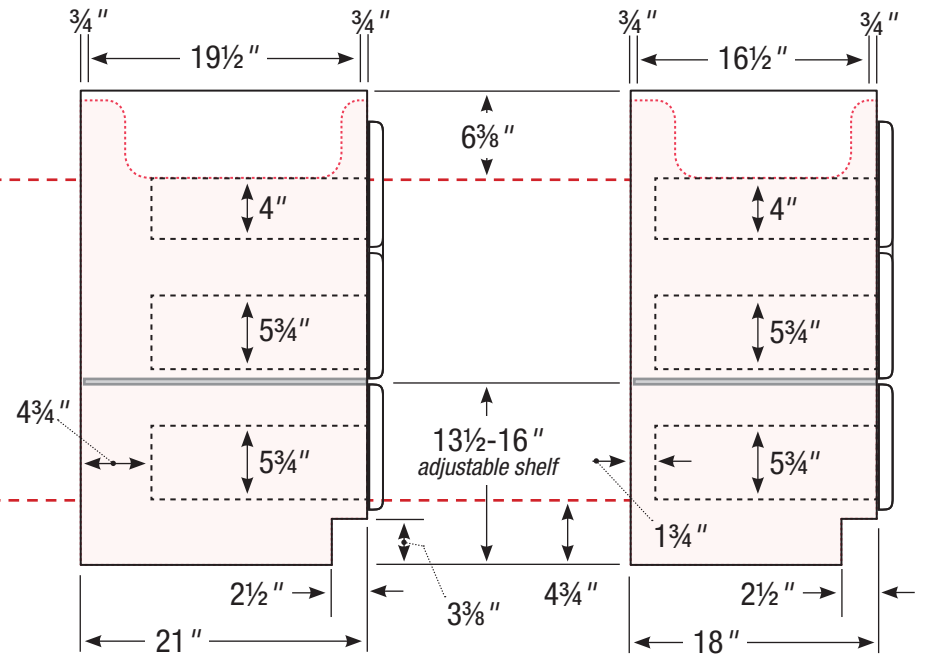

## 36" Vanity

Left hand drawers

36" wide  
 34 1/2" tall  
 21" or 18" front-to-back

All dimensions are nominal and may vary slightly.

21" or 18" front-to-back option

### 30" Vanity

Right hand drawers

30" wide

34½" tall

21" or 18" front-to-back

Internal Dividers

All dimensions are nominal and may vary slightly.

21" or 18" front-to-back option

### 30" Vanity

Left hand drawers

30" wide

34½" tall

21" or 18" front-to-back

All dimensions are nominal and may vary slightly.

21" or 18" front-to-back option

## 18" Vanity

18" wide  
34 1/2" tall  
21" or 18" front-to-back

All dimensions are nominal and may vary slightly.

21" or 18" front-to-back option