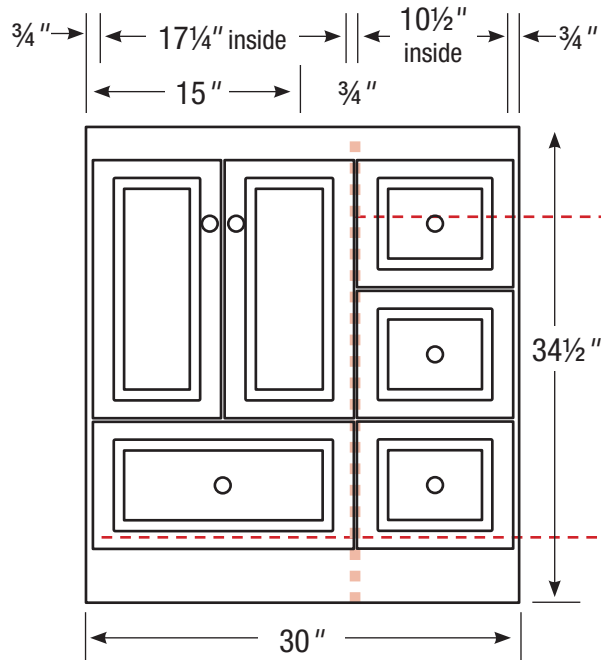

### 60" Vanity

Double basin

60" wide

34½" tall

21" or 18" front-to-back

Internal Dividers

All dimensions are nominal and may vary slightly.

21" or 18" front-to-back option

## 36" Vanity

Left hand drawers

36" wide  
 34 1/2" tall  
 21" or 18" front-to-back

All dimensions are nominal and may vary slightly.

21" or 18" front-to-back option

## 36" Vanity

No side drawers

36" wide

34 1/2" tall

21" or 18" front-to-back

All dimensions are nominal and may vary slightly.

21" or 18" front-to-back option

Internal Divider ■■■■■

### 30" Vanity

Right hand drawers

30" wide

34½" tall

21" or 18" front-to-back

Internal Dividers

All dimensions are nominal and may vary slightly.

21" or 18" front-to-back option