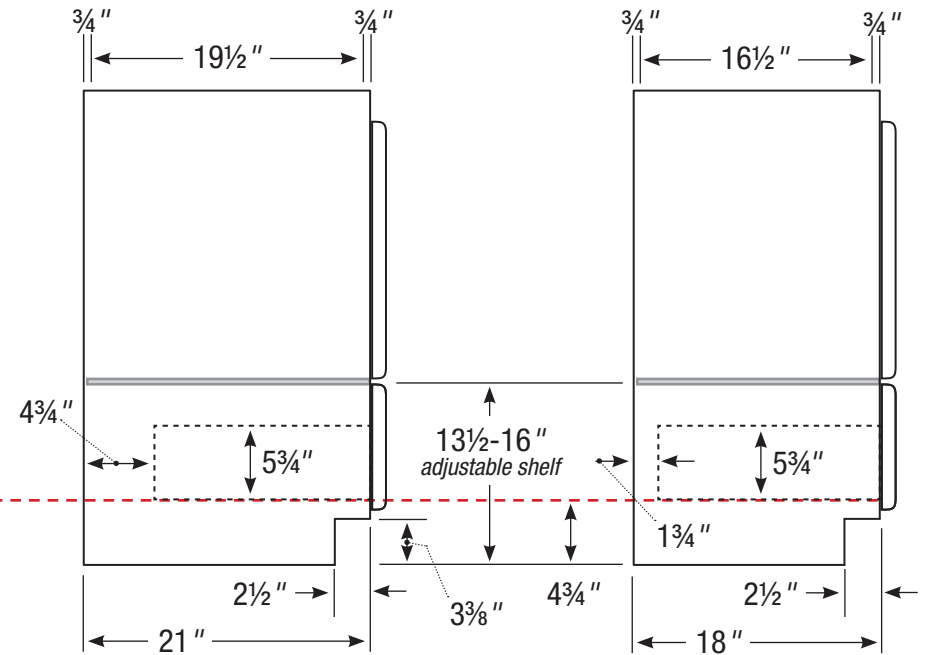

### 60" Vanity

Double basin

60" wide

34½" tall

21" or 18" front-to-back

Internal Dividers

All dimensions are nominal and may vary slightly.

21" or 18" front-to-back option

## 48" Vanity

48" wide  
34 1/2" tall  
21" or 18" front-to-back

Internal Dividers

All dimensions are nominal and may vary slightly.

21" or 18" front-to-back option

Internal Dividers ■■■■■

## 36" Vanity

Left hand drawers

36" wide  
 34 1/2" tall  
 21" or 18" front-to-back

All dimensions are nominal and may vary slightly.

21" or 18" front-to-back option

## 18" Vanity

18" wide  
34 1/2" tall  
21" or 18" front-to-back

All dimensions are nominal and may vary slightly.

21" or 18" front-to-back option