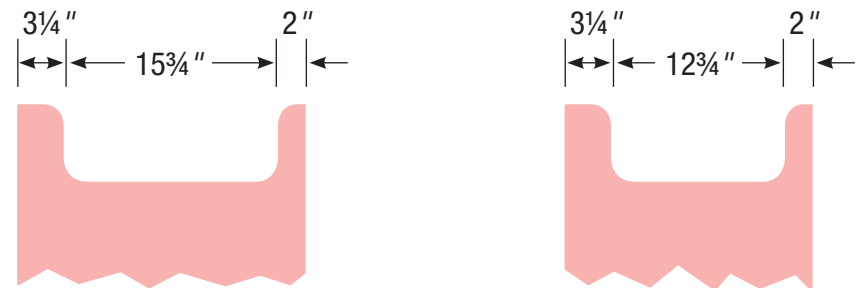

### 60" Vanity

Double basin

60" wide

34½" tall

21" or 18" front-to-back

Internal Dividers

All dimensions are nominal and may vary slightly.

21" or 18" front-to-back option

## 60" Vanity

Center basin

60" wide

34 1/2" tall

21" or 18" front-to-back

Internal Dividers

All dimensions are nominal and may vary slightly.

21" or 18" front-to-back option

Internal Dividers ■■■■■

## 18" Vanity

18" wide  
34 1/2" tall  
21" or 18" front-to-back

All dimensions are nominal and may vary slightly.

21" or 18" front-to-back option