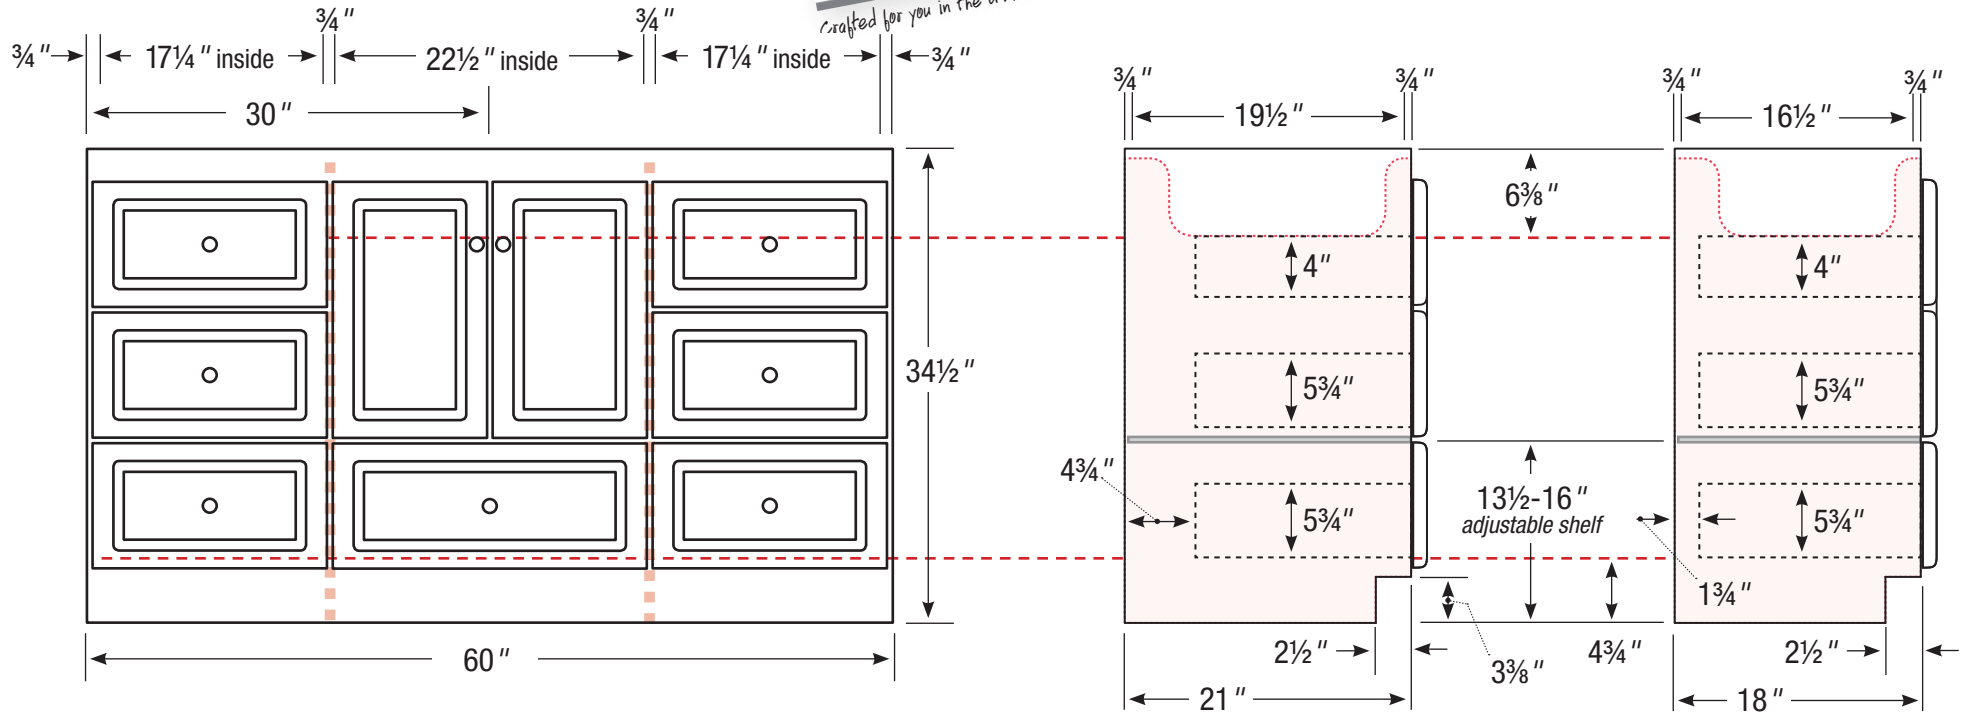

### 60" Vanity

Double basin

60" wide

34½" tall

21" or 18" front-to-back

Internal Dividers

All dimensions are nominal and may vary slightly.

21" or 18" front-to-back option

## 60" Vanity

Center basin

60" wide

34 1/2" tall

21" or 18" front-to-back

Internal Dividers

All dimensions are nominal and may vary slightly.

21" or 18" front-to-back option

## 36" Vanity

Left hand drawers

36" wide  
 34 1/2" tall  
 21" or 18" front-to-back

All dimensions are nominal and may vary slightly.

21" or 18" front-to-back option

## 18" Vanity

18" wide  
34 1/2" tall  
21" or 18" front-to-back

All dimensions are nominal and may vary slightly.

21" or 18" front-to-back option