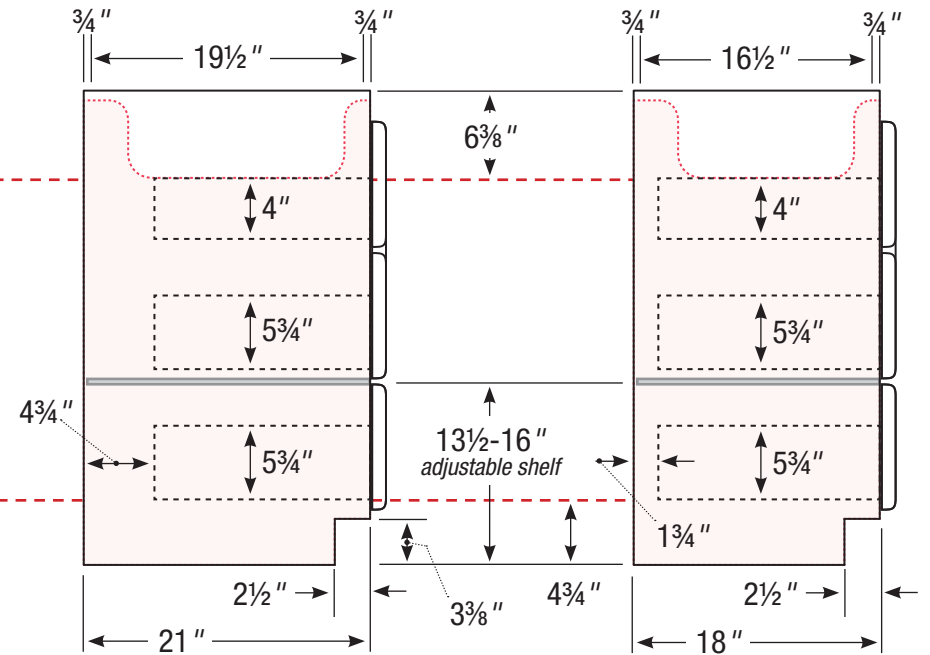

### 60" Vanity

Double basin

60" wide

34½" tall

21" or 18" front-to-back

Internal Dividers

All dimensions are nominal and may vary slightly.

21" or 18" front-to-back option

## 60" Vanity

Center basin

60" wide

34 1/2" tall

21" or 18" front-to-back

Internal Dividers

All dimensions are nominal and may vary slightly.

21" or 18" front-to-back option

## 48" Vanity

48" wide  
34 1/2" tall  
21" or 18" front-to-back

Internal Dividers

All dimensions are nominal and may vary slightly.

21" or 18" front-to-back option

Internal Dividers ■■■■■

## 18" Vanity

18" wide  
34 1/2" tall  
21" or 18" front-to-back

All dimensions are nominal and may vary slightly.

21" or 18" front-to-back option