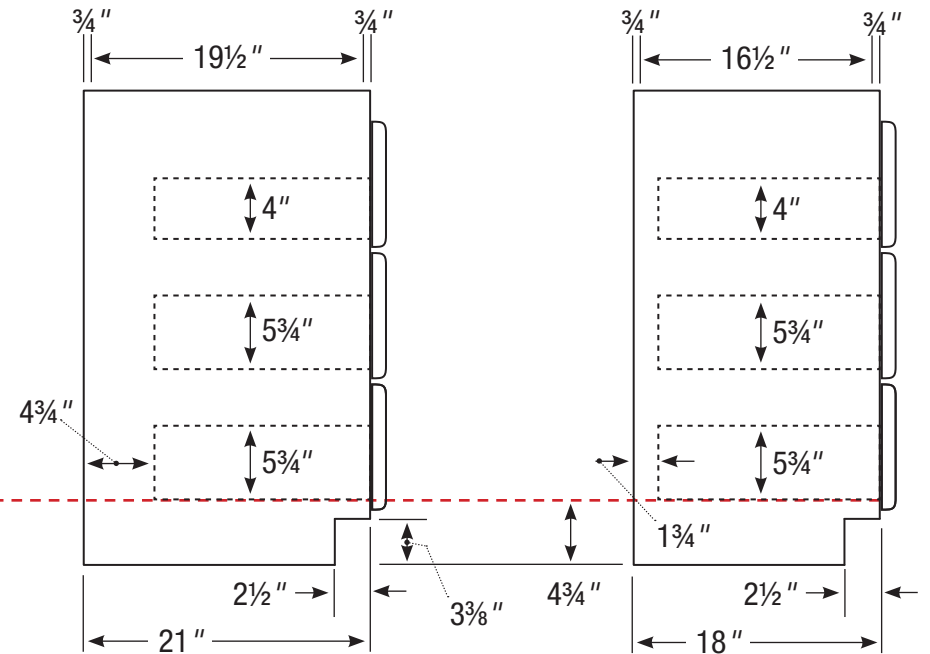

### 30" Vanity

Left hand drawers

30" wide

34½" tall

21" or 18" front-to-back

All dimensions are nominal and may vary slightly.

21" or 18" front-to-back option

## 30" Vanity

No side drawers

30" wide

34 1/2" tall

21" or 18" front-to-back

All dimensions are nominal and may vary slightly.

21" or 18" front-to-back option

## 18" Vanity

18" wide  
34 1/2" tall  
21" or 18" front-to-back

All dimensions are nominal and may vary slightly.

21" or 18" front-to-back option

## 18" Drawer Bank

18" wide  
34 1/2" tall  
21" or 18" front-to-back

All dimensions are nominal and may vary slightly.

21" or 18" front-to-back option