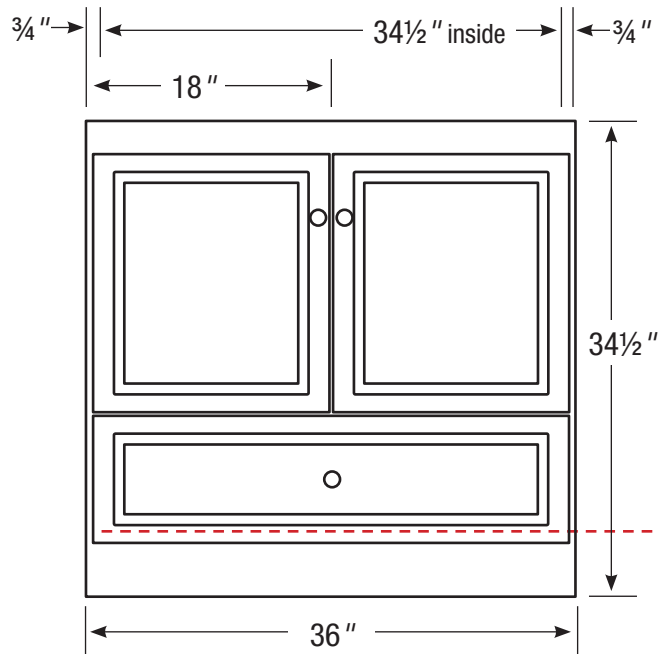

### 60" Vanity

Double basin

60" wide

34½" tall

21" or 18" front-to-back

Internal Dividers

All dimensions are nominal and may vary slightly.

21" or 18" front-to-back option

### 36" Vanity

Right hand drawers

36" wide

34 1/2" tall

21" or 18" front-to-back

Internal Dividers

All dimensions are nominal and may vary slightly.

Internal Divider ■■■■■

## 36" Vanity

Left hand drawers

36" wide  
 34 1/2" tall  
 21" or 18" front-to-back

All dimensions are nominal and may vary slightly.

21" or 18" front-to-back option

## 18" Vanity

18" wide  
34 1/2" tall  
21" or 18" front-to-back

All dimensions are nominal and may vary slightly.

21" or 18" front-to-back option