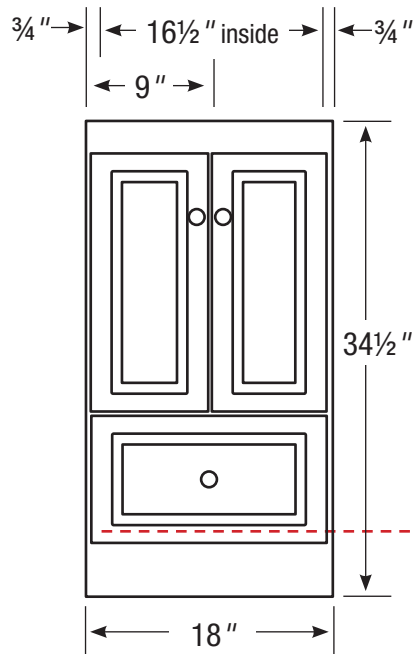

## 36" Vanity

Left hand drawers

36" wide  
 34 1/2" tall  
 21" or 18" front-to-back

All dimensions are nominal and may vary slightly.

21" or 18" front-to-back option

### 30" Vanity

Left hand drawers

30" wide

34½" tall

21" or 18" front-to-back

All dimensions are nominal and may vary slightly.

21" or 18" front-to-back option

## 30" Vanity

No side drawers

30" wide

34 1/2" tall

21" or 18" front-to-back

All dimensions are nominal and may vary slightly.

21" or 18" front-to-back option

## 18" Vanity

18" wide  
34 1/2" tall  
21" or 18" front-to-back

All dimensions are nominal and may vary slightly.

21" or 18" front-to-back option