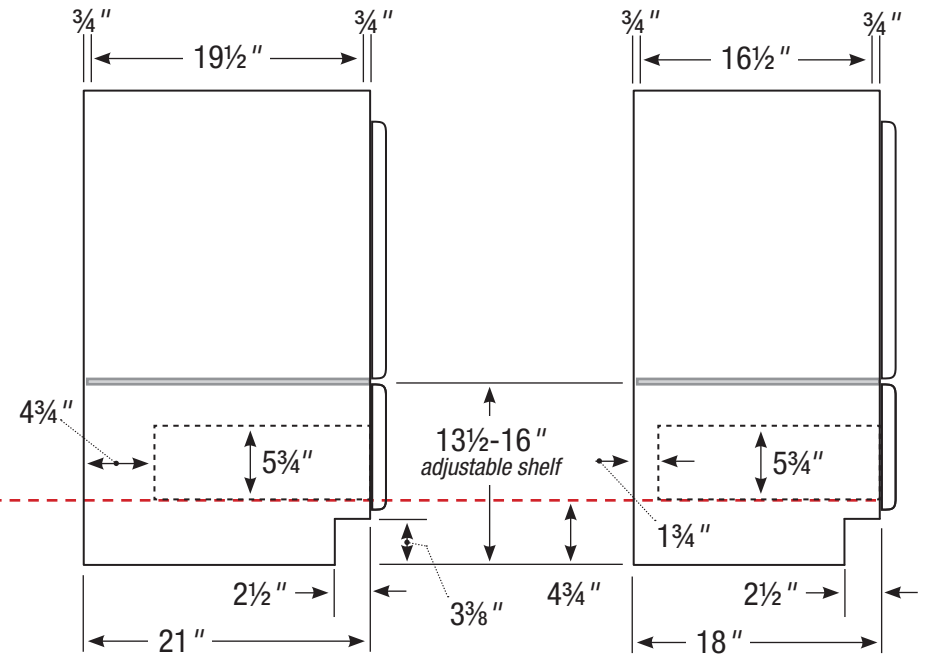

## 36" Vanity

Left hand drawers

36" wide  
 34 1/2" tall  
 21" or 18" front-to-back

All dimensions are nominal and may vary slightly.

21" or 18" front-to-back option

### 30" Vanity

Left hand drawers

30" wide

34½" tall

21" or 18" front-to-back

All dimensions are nominal and may vary slightly.

21" or 18" front-to-back option

## 30" Vanity

No side drawers

30" wide

34 1/2" tall

21" or 18" front-to-back

All dimensions are nominal and may vary slightly.

21" or 18" front-to-back option

## 18" Vanity

18" wide  
34 1/2" tall  
21" or 18" front-to-back

All dimensions are nominal and may vary slightly.

21" or 18" front-to-back option