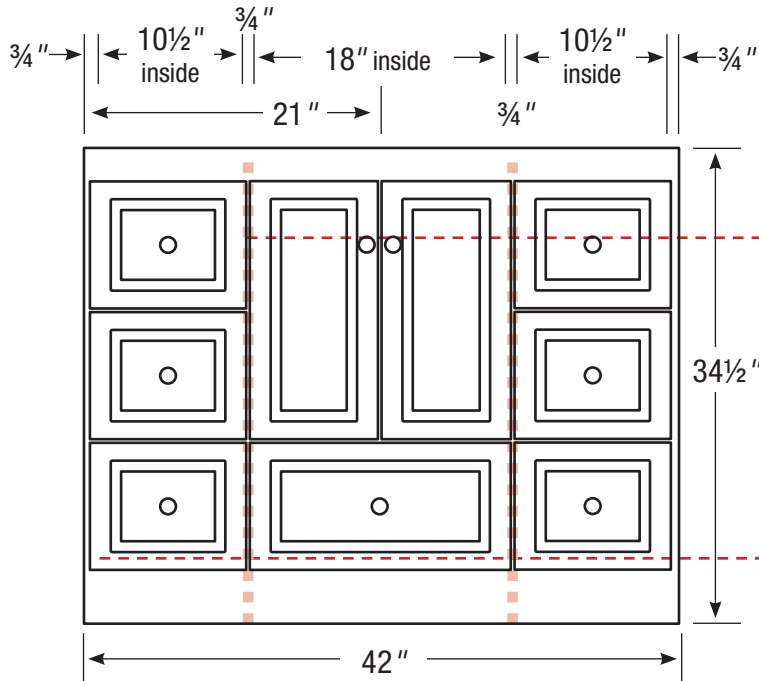

### 60" Vanity

Double basin

60" wide

34½" tall

21" or 18" front-to-back

Internal Dividers

All dimensions are nominal and may vary slightly.

21" or 18" front-to-back option

## 60" Vanity

Center basin

60" wide

34 1/2" tall

21" or 18" front-to-back

Internal Dividers

All dimensions are nominal and may vary slightly.

21" or 18" front-to-back option

## 48" Vanity

48" wide  
34 1/2" tall  
21" or 18" front-to-back

Internal Dividers

All dimensions are nominal and may vary slightly.

21" or 18" front-to-back option

Internal Dividers ■■■■■

## 36" Vanity

Left hand drawers

36" wide  
 34 1/2" tall  
 21" or 18" front-to-back

All dimensions are nominal and may vary slightly.

21" or 18" front-to-back option