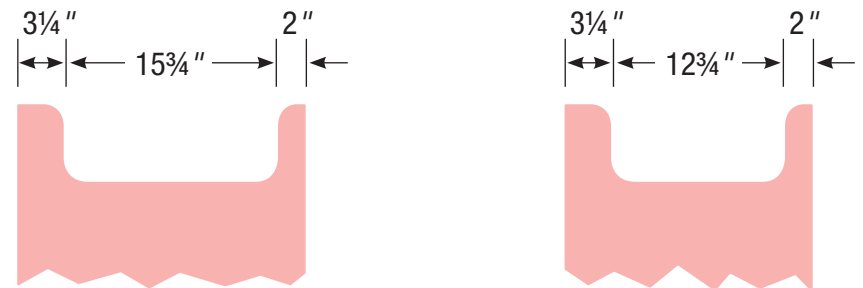

#### SPECIFICATION VARIANCES

Dimensions on finished vanities may vary slightly from those shown on these specification sheets due to variability in construction materials.

Our products are engineered to maintain close dimensional tolerances but variability in manufacturing materials can change dimensions slightly (normally within  $\pm 1/8$ " but occasionally up to  $\pm 3/16$ ").

### 60" Vanity

Double basin

60" wide

34½" tall

21" or 18" front-to-back

Internal Dividers

All dimensions are nominal and may vary slightly.

21" or 18" front-to-back option

Internal Dividers ■■■■■

## 18" Vanity

18" wide  
34 1/2" tall  
21" or 18" front-to-back

All dimensions are nominal and may vary slightly.

21" or 18" front-to-back option