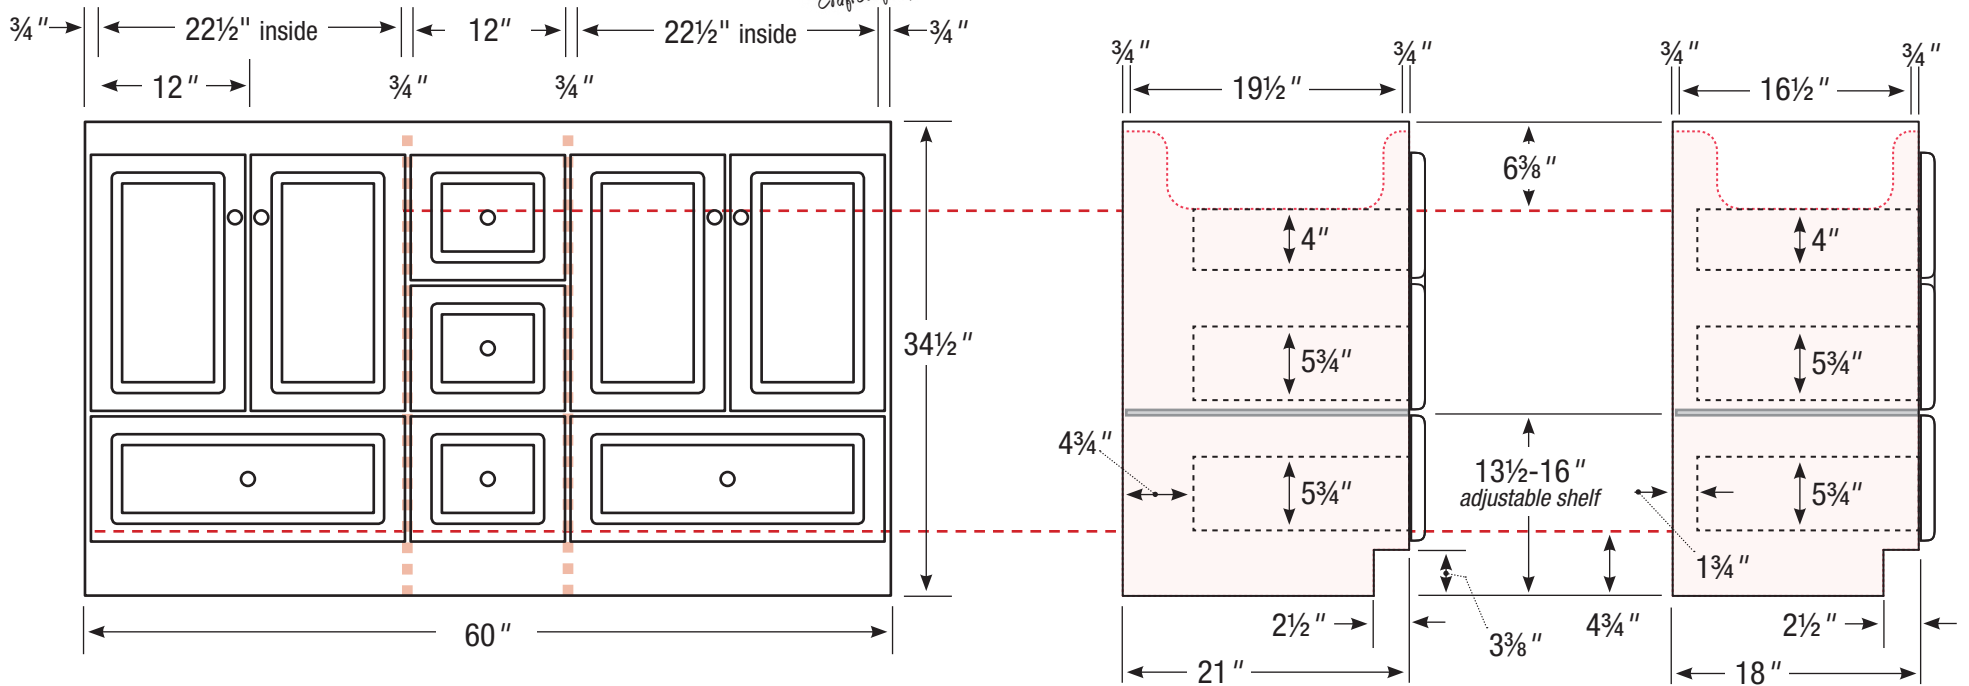

21" or 18" front-to-back option

Internal Dividers

60" Vanity

Double basin

60" wide

34½" tall

21" or 18" front-to-back

Internal Dividers