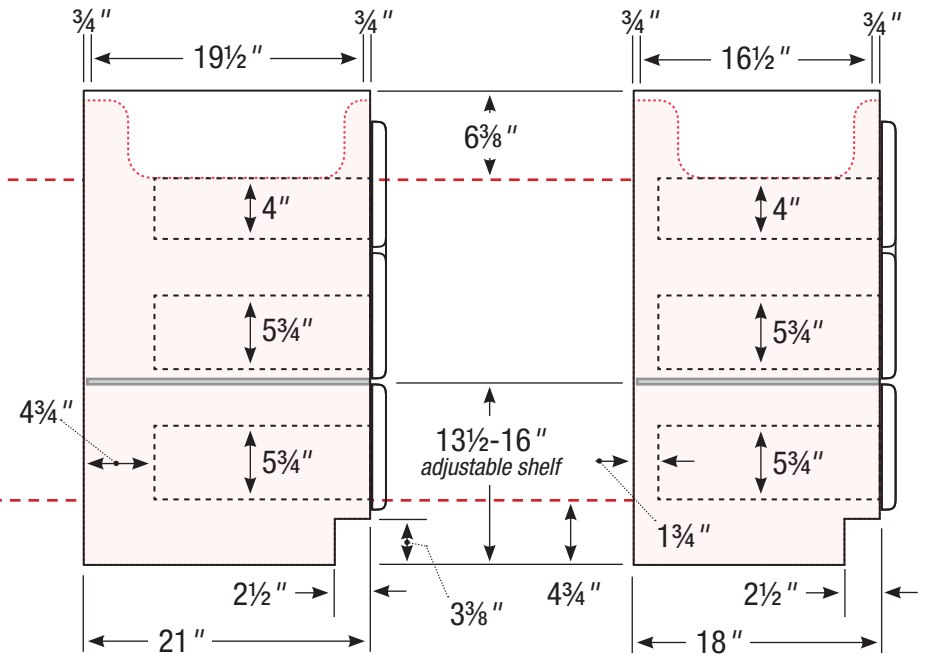

### 60" Vanity

Double basin

60" wide

34½" tall

21" or 18" front-to-back

Internal Dividers

All dimensions are nominal and may vary slightly.

21" or 18" front-to-back option

## 60" Vanity

Center basin

60" wide

34 1/2" tall

21" or 18" front-to-back

Internal Dividers

All dimensions are nominal and may vary slightly.

21" or 18" front-to-back option

## 48" Vanity

48" wide  
34 1/2" tall  
21" or 18" front-to-back

Internal Dividers

All dimensions are nominal and may vary slightly.

21" or 18" front-to-back option

Internal Dividers ■■■■■

## 18" Vanity

18" wide  
34 1/2" tall  
21" or 18" front-to-back

All dimensions are nominal and may vary slightly.

21" or 18" front-to-back option