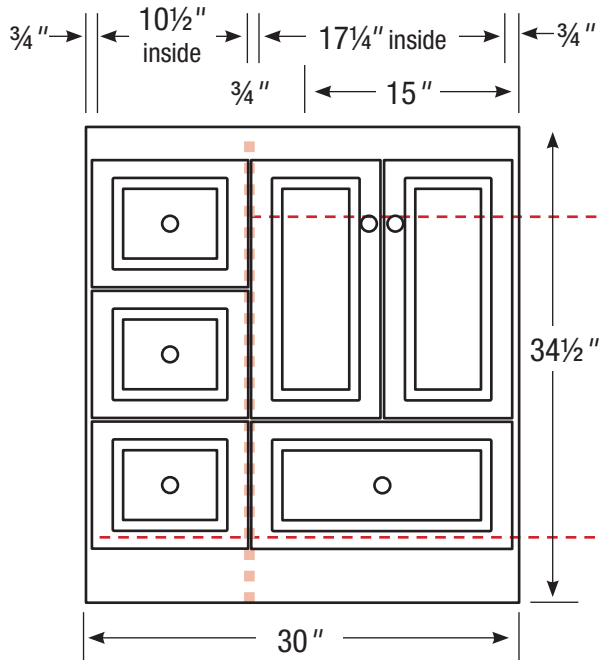

### 60" Vanity

Double basin

60" wide

34½" tall

21" or 18" front-to-back

Internal Dividers

All dimensions are nominal and may vary slightly.

21" or 18" front-to-back option

## 36" Vanity

Left hand drawers

36" wide  
 34 1/2" tall  
 21" or 18" front-to-back

All dimensions are nominal and may vary slightly.

21" or 18" front-to-back option

## 36" Vanity

No side drawers

36" wide

34 1/2" tall

21" or 18" front-to-back

All dimensions are nominal and may vary slightly.

21" or 18" front-to-back option

Internal Divider ■■■■■

### 30" Vanity

Right hand drawers

30" wide

34½" tall

21" or 18" front-to-back

Internal Dividers

All dimensions are nominal and may vary slightly.

21" or 18" front-to-back option