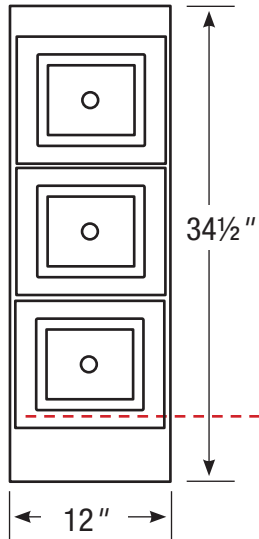

## 36" Vanity

Left hand drawers

36" wide  
 34 1/2" tall  
 21" or 18" front-to-back

All dimensions are nominal and may vary slightly.

21" or 18" front-to-back option

### 30" Vanity

Left hand drawers

30" wide

34½" tall

21" or 18" front-to-back

All dimensions are nominal and may vary slightly.

21" or 18" front-to-back option

## 18" Vanity

18" wide  
34 1/2" tall  
21" or 18" front-to-back

All dimensions are nominal and may vary slightly.

21" or 18" front-to-back option

## 18" Drawer Bank

18" wide  
34 1/2" tall  
21" or 18" front-to-back

All dimensions are nominal and may vary slightly.

21" or 18" front-to-back option