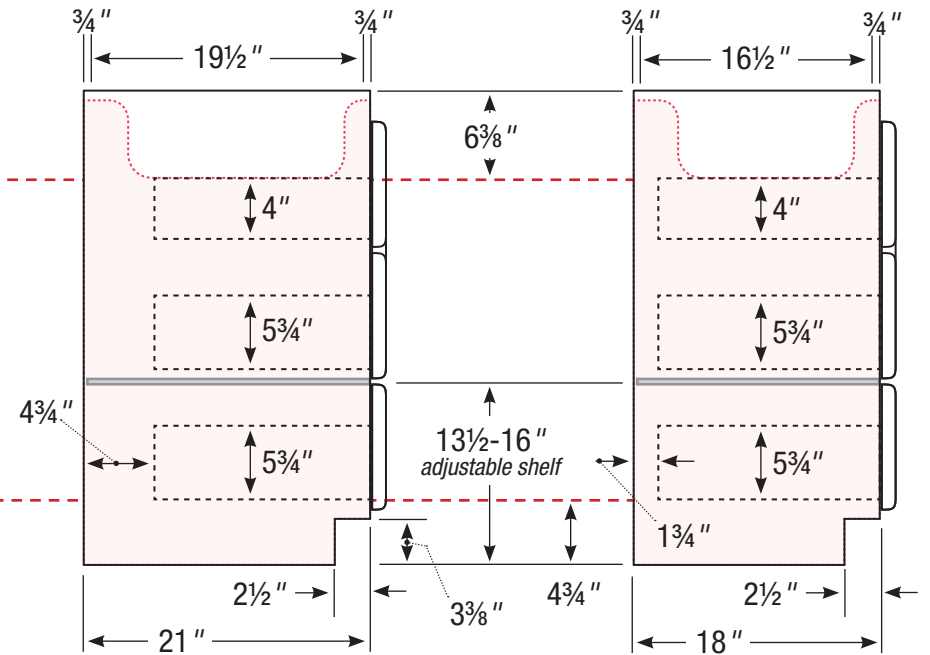

### 60" Vanity

Double basin

60" wide

34½" tall

21" or 18" front-to-back

Internal Dividers

All dimensions are nominal and may vary slightly.

21" or 18" front-to-back option

## 36" Vanity

Left hand drawers

36" wide  
 34 1/2" tall  
 21" or 18" front-to-back

All dimensions are nominal and may vary slightly.

21" or 18" front-to-back option

## 36" Vanity

No side drawers

36" wide

34 1/2" tall

21" or 18" front-to-back

All dimensions are nominal and may vary slightly.

21" or 18" front-to-back option

Internal Divider ■■■■■

## 18" Vanity

18" wide  
34 1/2" tall  
21" or 18" front-to-back

All dimensions are nominal and may vary slightly.

21" or 18" front-to-back option